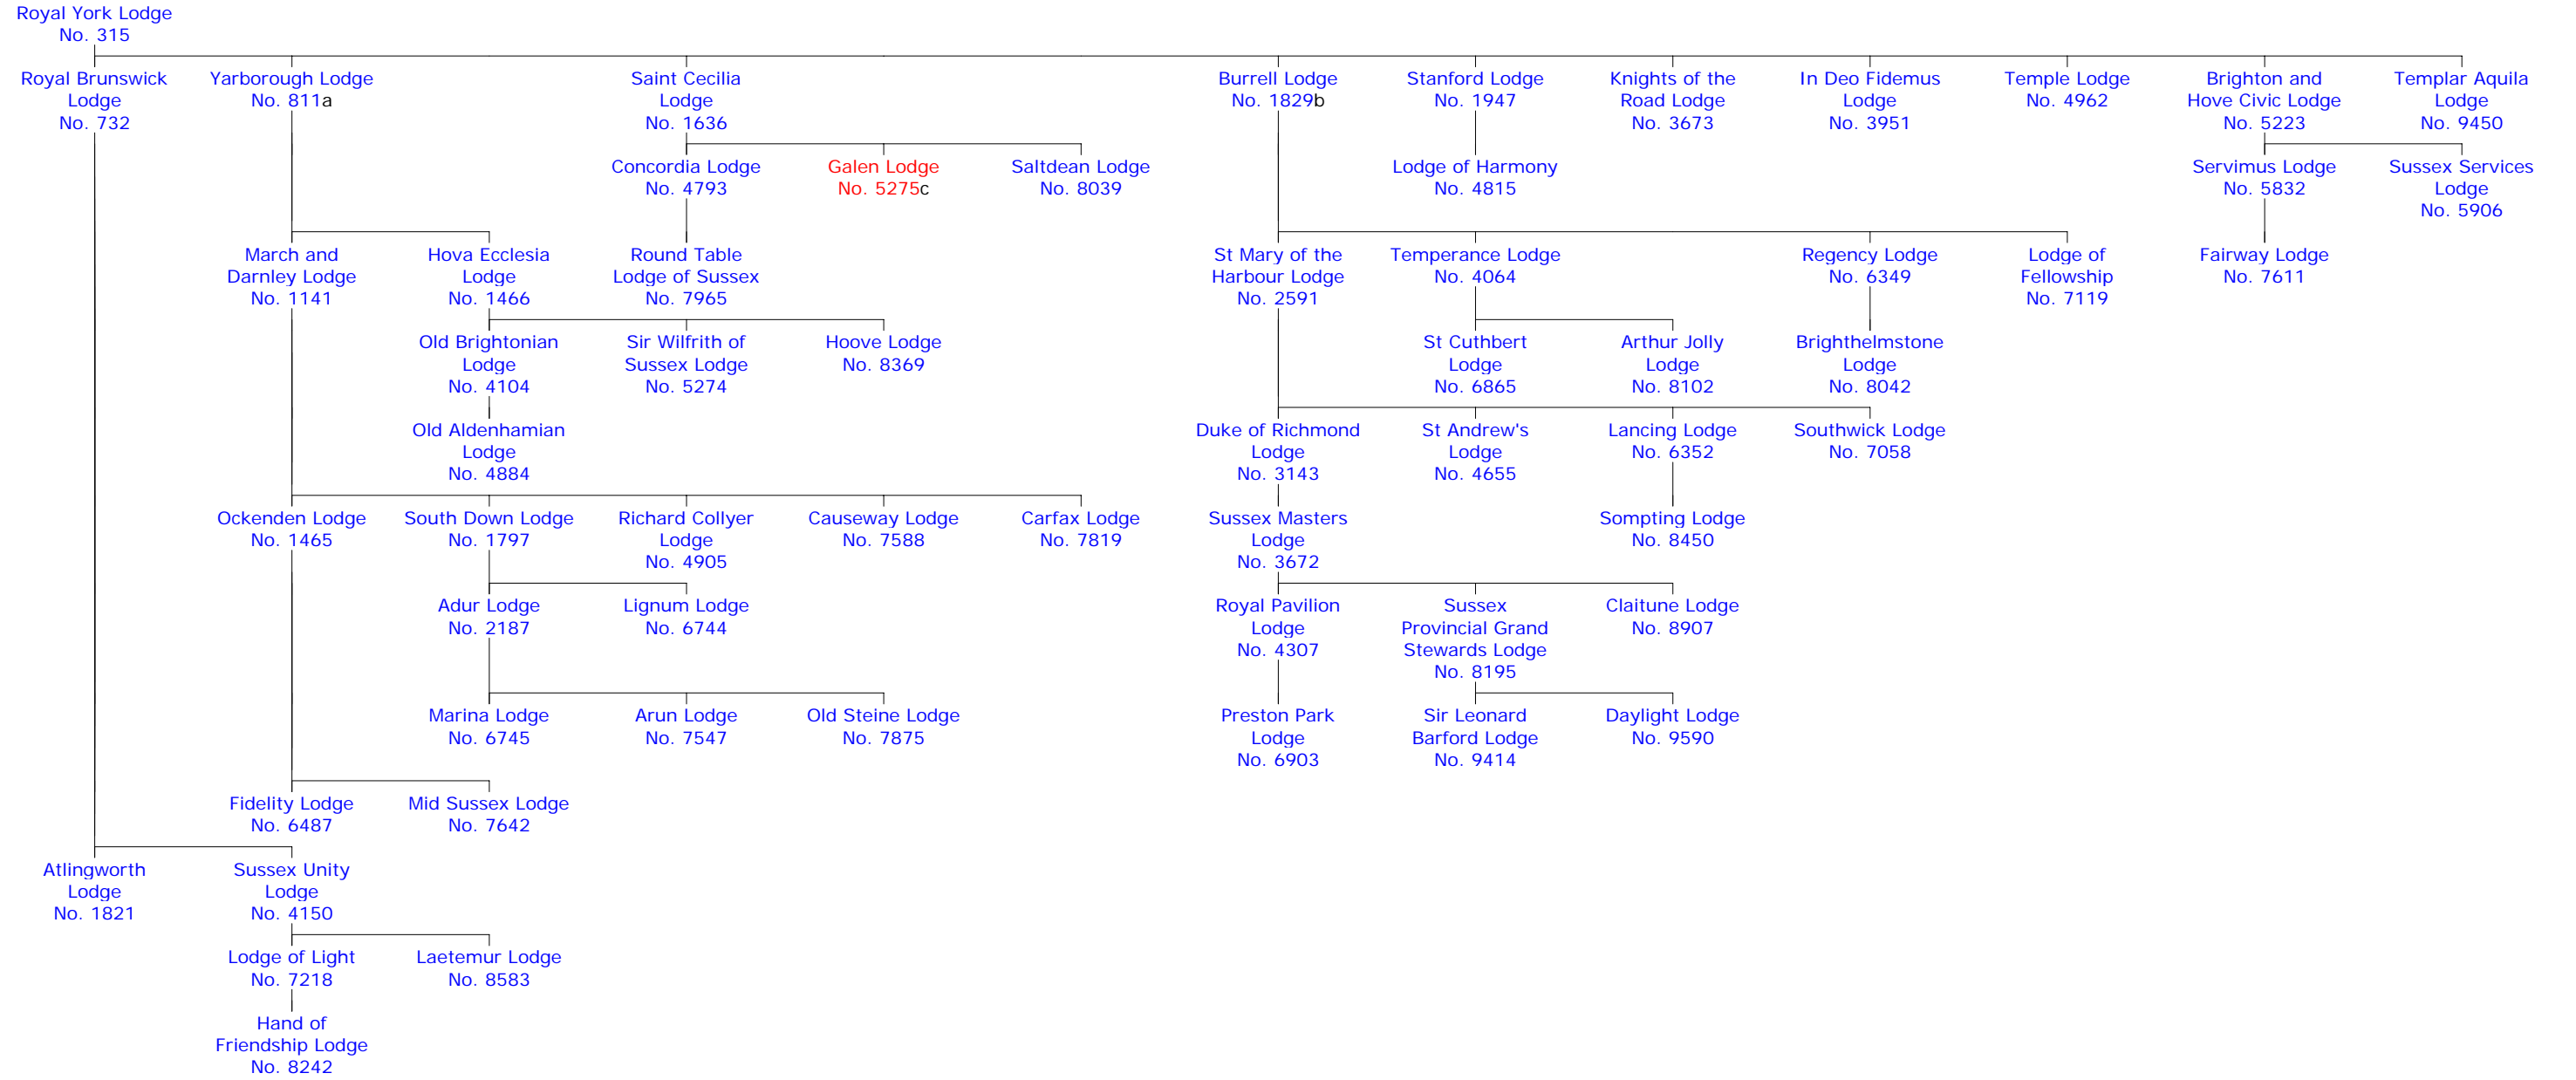

Chart 315

This information is copyright, and reproduced by permission, of the United Grand Lodge of England
Compiled by W. Bro. J.G. Amos, The Earl Amherst Lodge No. 3230

Notes:

- a) In conjunction with Royal Brunswick Lodge No. 732 (Sussex).
- b) In conjunction with South Down Lodge No. 1797 (Sussex).
- c) Erased in June 2002. Experienced problems attracting a sufficient flow of new members and has suffered very low attendance.